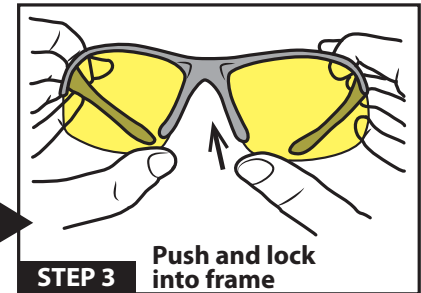

INSTRUCTIONS FOR CHANGING LENSES

VIPER S9142

Lens Colours: Brown / Yellow / Clear

Interchangeable
lens system

Removal of Lens:

Fitting of Lens:

81 Tulip Street, Cheltenham Victoria 3192
PO Box 577, Cheltenham VIC 3192