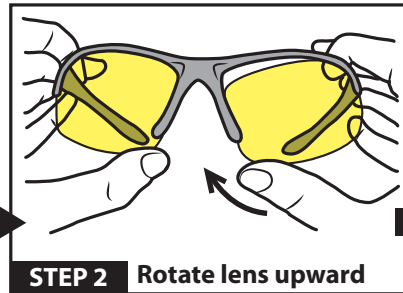

INSTRUCTIONS FOR CHANGING LENSES

VIPER S9142

Lens Colours: Brown / Yellow / Clear

Interchangeable
lens system

Removal of Lens:

Fitting of Lens:

81 Tulip Street, Cheltenham Victoria 3192
PO Box 577, Cheltenham VIC 3192