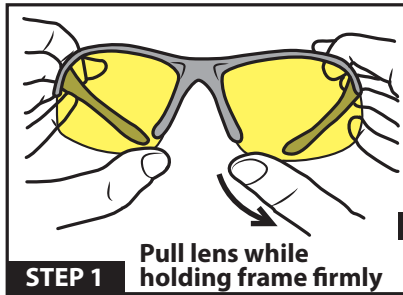

INSTRUCTIONS FOR CHANGING LENSES

VIPER S9142

Lens Colours: Brown / Yellow / Clear

Interchangeable
lens system

Removal of Lens:

Fitting of Lens:

81 Tulip Street, Cheltenham Victoria 3192
PO Box 577, Cheltenham VIC 3192