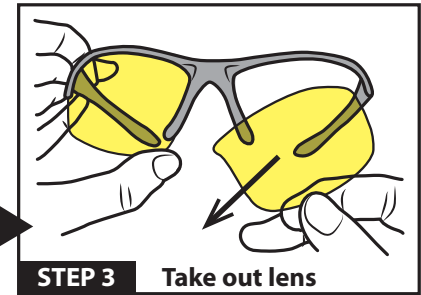

INSTRUCTIONS FOR CHANGING LENSES

VIPER S9142

Lens Colours: Brown / Yellow / Clear

Interchangeable
lens system

Removal of Lens:

Fitting of Lens:

81 Tulip Street, Cheltenham Victoria 3192
PO Box 577, Cheltenham VIC 3192