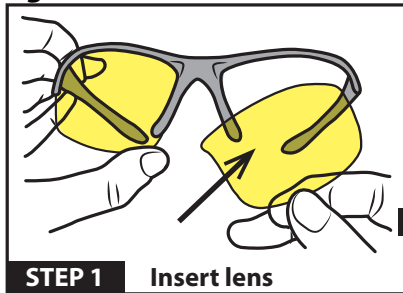

INSTRUCTIONS FOR CHANGING LENSES

VIPER S9142

Lens Colours: Brown / Yellow / Clear

Interchangeable
lens system

Removal of Lens:

Fitting of Lens:

81 Tulip Street, Cheltenham Victoria 3192
PO Box 577, Cheltenham VIC 3192