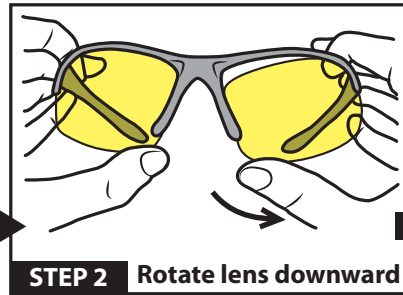

INSTRUCTIONS FOR CHANGING LENSES

VIPER S9142

Lens Colours: Brown / Yellow / Clear

Interchangeable
lens system

Removal of Lens:

Fitting of Lens:

81 Tulip Street, Cheltenham Victoria 3192
PO Box 577, Cheltenham VIC 3192